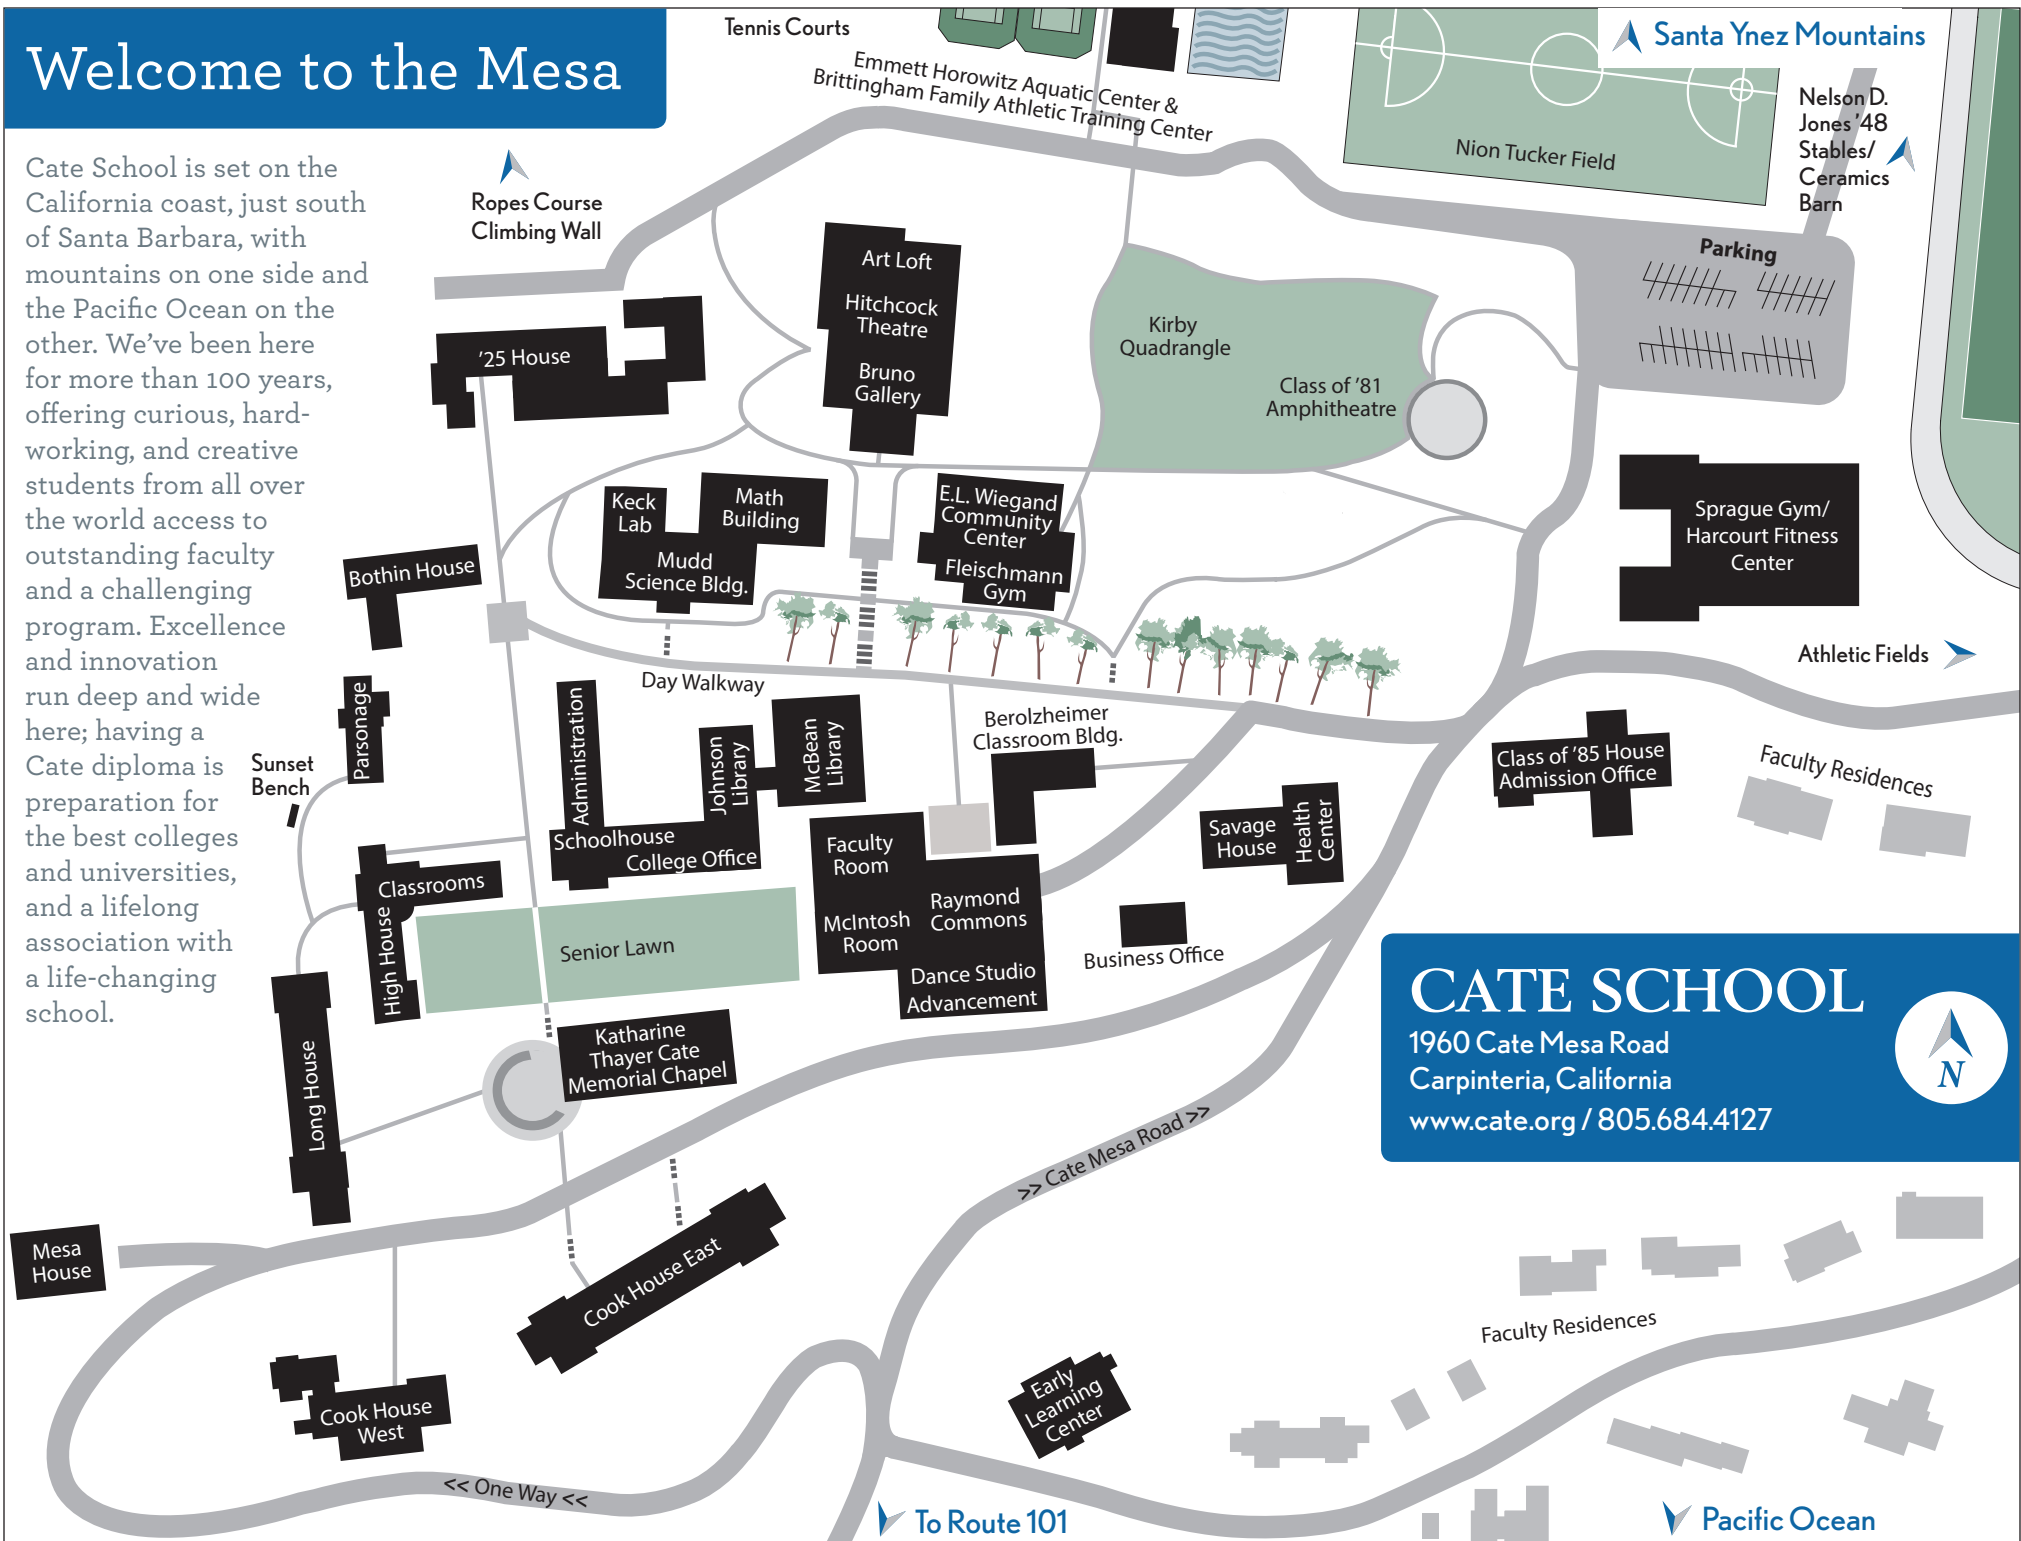

Welcome to the Mesa

Cate School is set on the California coast, just south of Santa Barbara, with mountains on one side and the Pacific Ocean on the other. We've been here for more than 100 years, offering curious, hard-working, and creative students from all over the world access to outstanding faculty and a challenging program. Excellence and innovation run deep and wide here; having a Cate diploma is preparation for the best colleges and universities, and a lifelong association with a life-changing school.

CATE SCHOOL
1960 Cate Mesa Road
Carpinteria, California
www.cate.org / 805.684.4127